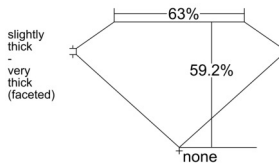

GIA®

FACSIMILE

GIA REPORT 1533980926

Verify this report at GIA.edu

GIA NATURAL DIAMOND DOSSIER®

November 13, 2025
GIA Report Number 1533980926
Shape and Cutting Style ..... Pear Brilliant
Measurements ..... 7.38 x 4.39 x 2.60 mm

GRADING RESULTS

Carat Weight ..... 0.50 carat
Color Grade ..... K
Clarity Grade VVS1

ADDITIONAL GRADING INFORMATION

Polish ..... Excellent
Symmetry ..... Excellent
Fluorescence ..... Faint
Clarity Characteristics..... Indented Natural
Inscription(s): GIA 1533980926

PROPORTIONS

Profile not to actual proportions

GRADING SCALES

GIA COLOR SCALE		GIA CLARITY SCALE			
COLORLESS	D	VERY VERY SLIGHTLY INCLUDED	FLAWLESS		
	E		INTERNALLY FLAWLESS		
	F	VERY SLIGHTLY INCLUDED	VVS₁		
	G		VVS₂		
	H		VS₁		
	NEAR COLORLESS	I	SLIGHTLY INCLUDED	VS₂	
		J		SI₁	
		FAINT	K	INCLUDED	SI₂
			L		I₁
			M		I₂
VERT LIGHT	N	LIGHT	I₃		
	O				
	P				
	Q				
	R