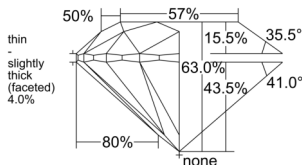

GIA®

FACSIMILE

GIA REPORT 1533956890

Verify this report at GIA.edu

GIA NATURAL DIAMOND DOSSIER®

November 11, 2025
GIA Report Number 1533956890
Shape and Cutting Style ..... Round Brilliant
Measurements ..... 5.61 - 5.66 x 3.55 mm

GRADING RESULTS

Carat Weight ..... 0.70 carat
Color Grade ..... F
Clarity Grade VS1
Cut Grade ..... Excellent

ADDITIONAL GRADING INFORMATION

Polish ..... Excellent
Symmetry ..... Very Good
Fluorescence ..... None
Clarity Characteristics..... Indented Natural, Pinpoint
Inspection(s): GIA 1533956890

PROPORTIONS

Profile to actual proportions