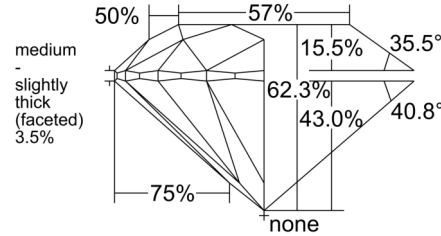

GIA NATURAL DIAMOND GRADING REPORT

November 12, 2025

GIA Report Number 1533953411

Shape and Cutting Style Round Brilliant

Measurements 7.35 - 7.41 x 4.60 mm

GRADING RESULTS

Carat Weight 1.55 carat

Color Grade J

Clarity Grade SI1

Cut Grade Excellent

ADDITIONAL GRADING INFORMATION

Polish Excellent

Symmetry Excellent

Fluorescence Medium Yellow

Inscription(s): GIA 1533953411

Comments: Clouds are not shown.

PROPORTIONS

Profile to actual proportions

CLARITY CHARACTERISTICS

KEY TO SYMBOLS*

- Crystal
- ∖ Needle

* Red symbols denote internal characteristics (inclusions). Green or black symbols denote external characteristics (blemishes). Diagram is an approximate representation of the diamond, and symbols shown indicate type, position, and approximate size of clarity characteristics. All clarity characteristics may not be shown. Details of finish are not shown.