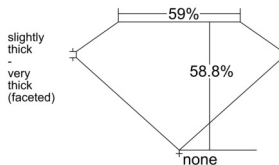

GIA®

FACSIMILE

GIA REPORT 1533914168

Verify this report at GIA.edu

GIA NATURAL DIAMOND DOSSIER®

November 12, 2025
GIA Report Number 1533914168
Shape and Cutting Style ..... Heart Brilliant
Measurements ..... 5.47 x 6.09 x 3.58 mm

GRADING RESULTS

Carat Weight ..... 0.71 carat
Color Grade ..... G
Clarity Grade VS2

ADDITIONAL GRADING INFORMATION

Polish ..... Excellent
Symmetry ..... Excellent
Fluorescence ..... None
Clarity Characteristics ..... Crystal, Feather
Inscription(s): GIA 1533914168

PROPORTIONS

Profile not to actual proportions

GRADING SCALES

GIA COLOR SCALE		GIA CLARITY SCALE		
NEAR COLORLESS	D	VERY VERY SLIGHTLY INCLUDED	FLAWLESS	
	E		INTERNALLY FLAWLESS	
	F	VERY SLIGHTLY INCLUDED	VVS₁	
	G		VVS₂	
	H		VS₁	
	FAINT	I	SLIGHTLY INCLUDED	VS₂
		J		SI₁
		K	INCLUDED	SI₂
		L		I₁
		M		I₂
VERTILIGHT	N	INCLUDED	I₃	
	O			
	P			
	Q			
LIGHT	R			
	S			
	T			
	U			
	V			
	Z