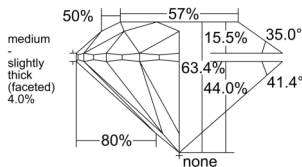

GIA®

FACSIMILE

GIA REPORT 1533713216

Verify this report at GIA.edu

GIA NATURAL DIAMOND DOSSIER®

October 11, 2025
GIA Report Number 1533713216
Shape and Cutting Style ..... Round Brilliant
Measurements ..... 5.01 - 5.05 x 3.19 mm

GRADING RESULTS

Carat Weight ..... 0.50 carat
Color Grade ..... H
Clarity Grade VS1
Cut Grade ..... Excellent

ADDITIONAL GRADING INFORMATION

Polish ..... Excellent
Symmetry ..... Excellent
Fluorescence ..... None
Clarity Characteristics..... Feather, Pinpoint, Indented Natural
Inscription(s): GIA 1533713216

PROPORTIONS

Profile to actual proportions