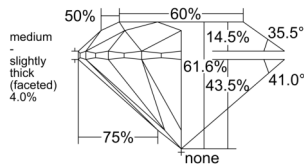

GIA®

FACSIMILE

GIA REPORT 1533704146

Verify this report at GIA.edu

GIA NATURAL DIAMOND DOSSIER®

October 11, 2025
GIA Report Number 1533704146
Shape and Cutting Style ..... Round Brilliant
Measurements ..... 5.67 - 5.69 x 3.50 mm

GRADING RESULTS

Carat Weight ..... 0.70 carat
Color Grade I
Clarity Grade VS1
Cut Grade ..... Excellent

ADDITIONAL GRADING INFORMATION

Polish ..... Excellent
Symmetry ..... Excellent
Fluorescence ..... None
Clarity Characteristics ..... Cloud, Feather
Inscription(s): GIA 1533704146

PROPORTIONS

Profile to actual proportions

GRADING SCALES

GIA COLOR SCALE

COLORLESS	D
	E
	F
	G
	H
	I
	J
NEAR COLORLESS	K
	L
FAIN	M
	N
	O
	P
	Q
	R
	S
	T
	U
	V
	W
	X
	Y
LIGHT	Z

GIA CLARITY SCALE

FLAWLESS	VERY VERY SLIGHTLY INCLUDED	VS₁	VS₂	VS₁	VS₂	SI₁	SI₂	I₁	I₂	I₃		
											FLAWLESS	INTERNALLY FLAWLESS

GIA CUT SCALE

EXCELLENT
VERY GOOD
GOOD
FAIR
POOR