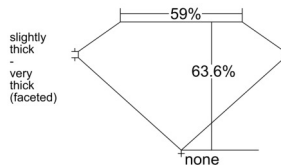

GIA®

FACSIMILE

GIA REPORT 1533644834

Verify this report at GIA.edu

GIA NATURAL DIAMOND DOSSIER®

October 07, 2025
GIA Report Number 1533644834
Shape and Cutting Style ..... Pear Brilliant
Measurements ..... 5.76 x 3.73 x 2.37 mm

GRADING RESULTS

Carat Weight ..... 0.30 carat
Color Grade ..... F
Clarity Grade VS2

ADDITIONAL GRADING INFORMATION

Polish ..... Excellent
Symmetry ..... Very Good
Fluorescence ..... None
Clarity Characteristics ..... Cloud
Inscription(s): GIA 1533644834

PROPORTIONS

Profile not to actual proportions

GRADING SCALES

GIA COLOR SCALE		GIA CLARITY SCALE			
COLORLESS	D	VERY VERY SLIGHTLY INCLUDED	FLAWLESS		
	E		INTERNALLY FLAWLESS		
	F	VERY SLIGHTLY INCLUDED	VVS₁		
	G		VVS₂		
	H		VS₁		
	NEAR COLORLESS	I	SLIGHTLY INCLUDED	VS₂	
		J		SI₁	
		FAINT	K	INCLUDED	SI₂
			L		I₁
			M		I₂
VERT LIGHT	N	INCLUDED	I₃		
	O				
	P				
	Q				
LIGHT	R				
	S				
	T				
	U				
	V				
	Z