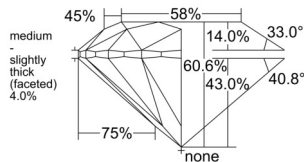

GIA®

FACSIMILE

GIA REPORT 1533624416

Verify this report at GIA.edu

GIA NATURAL DIAMOND DOSSIER®

October 03, 2025
GIA Report Number 1533624416
Shape and Cutting Style ..... Round Brilliant
Measurements ..... 3.70 - 3.72 x 2.25 mm

GRADING RESULTS

Carat Weight ..... 0.19 carat
Color Grade ..... E
Clarity Grade VS2
Cut Grade ..... Excellent

ADDITIONAL GRADING INFORMATION

Polish ..... Excellent
Symmetry ..... Excellent
Fluorescence ..... None
Clarity Characteristics ..... Cloud, Feather
Inscription(s): GIA 1533624416

PROPORTIONS

Profile to actual proportions

GRADING SCALES

GIA COLOR SCALE

COLORED	D
	E
	F
	G
	H
	I
	J
NEAR COLORLESS	K
	L
	M
	N
	O
	P
	R
	S
	T
	U
	V
	W
	X
	Y
LIGHT	Z

GIA CLARITY SCALE

FLAWLESS	VERY VERY SLIGHTLY INCLUDED	VS₁	VS₂	SI₁	SI₂	I₁	I₂	I₃	
									FLAWLESS
INTERNALLY FLAWLESS	VERY SLIGHTLY INCLUDED								

GIA CUT SCALE

EXCELLENT
VERY GOOD
GOOD
FAIR
POOR