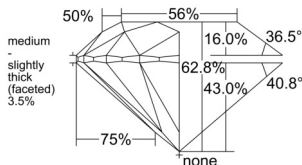

GIA®

FACSIMILE

GIA REPORT 1533495574

Verify this report at GIA.edu

GIA NATURAL DIAMOND DOSSIER®

September 23, 2025
GIA Report Number 1533495574
Shape and Cutting Style ..... Round Brilliant
Measurements ..... 4.69 - 4.72 x 2.95 mm

GRADING RESULTS

Carat Weight ..... 0.40 carat
Color Grade I
Clarity Grade VVS2
Cut Grade ..... Excellent

ADDITIONAL GRADING INFORMATION

Polish ..... Excellent
Symmetry ..... Excellent
Fluorescence ..... None
Clarity Characteristics ..... Pinpoint
Inscription(s): GIA 1533495574

PROPORTIONS

GRADING SCALES

GIA COLOR SCALE

COLORLESS	D
	E
	F
	G
	H
	I
	J
NEAR COLORLESS	K
	L
FAIN	M
	N
	O
	P
VERY LIGHT	Q
	R
	S
	T
	U
	V
	W
	X
	Y
LIGHT	Z

GIA CLARITY SCALE

FLAWLESS	INTERNAL FLAWLESS	
		FLAWLESS
VERY VERY SLIGHTLY INCLUDED	VVS₁	
	VVS₂	
VERY SLIGHTLY INCLUDED	VS₁	
	VS₂	
SLIGHTLY INCLUDED	SI₁	
	SI₂	
INCLUDED	I₁	
	I₂	
	I₃	

GIA CUT SCALE

EXCELLENT
VERY GOOD
GOOD
FAIR
POOR