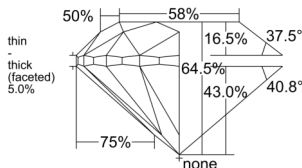

GIA®

FACSIMILE

GIA REPORT 1533447028

Verify this report at GIA.edu

GIA NATURAL DIAMOND DOSSIER®

September 16, 2025
GIA Report Number 1533447028
Shape and Cutting Style ..... Round Brilliant
Measurements ..... 4.93 - 4.96 x 3.19 mm

GRADING RESULTS

Carat Weight ..... 0.50 carat
Color Grade ..... D
Clarity Grade VS1
Cut Grade ..... Very Good

ADDITIONAL GRADING INFORMATION

Polish ..... Excellent
Symmetry ..... Very Good
Fluorescence ..... Strong Blue
Clarity Characteristics..... Indented Natural, Needle
Inscription(s): GIA 1533447028

PROPORTIONS

Profile to actual proportions

GRADING SCALES

GIA COLOR SCALE	GIA CLARITY SCALE	GIA CUT SCALE
Colorless	Flawless	Excellent
Near Colorless	Internally Flawless	
Faint	VVS₁	Very Good
Very Light	VVS₂	
Light	VS₁	Good
	VS₂	
	S₁	Fair
	S₂	
	I₁	Poor
	I₂	
	I₃