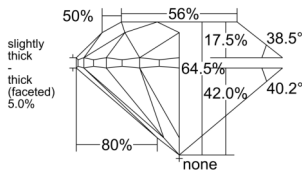

GIA®

FACSIMILE

GIA REPORT 1533406714

Verify this report at GIA.edu

GIA NATURAL DIAMOND DOSSIER®

September 12, 2025
GIA Report Number 1533406714
Shape and Cutting Style ..... Round Brilliant
Measurements ..... 4.93 - 4.97 x 3.20 mm

GRADING RESULTS

Carat Weight ..... 0.50 carat
Color Grade ..... D
Clarity Grade VS2
Cut Grade ..... Very Good

ADDITIONAL GRADING INFORMATION

Polish ..... Excellent
Symmetry ..... Very Good
Fluorescence ..... Medium Blue
Clarity Characteristics ..... Crystal
Inscription(s): GIA 1533406714

PROPORTIONS

Profile to actual proportions

GRADING SCALES

GIA
COLOR
SCALE

COLORESS	D
	E
	F
	G
	H
	I
	J
NEAR	K
COLORLESS	L
	M
	N
	O
	P
	R
	S
	T
	U
	V
	W
	X
	Y
	Z

GIA
CLARITY
SCALE

VERY VERY SLIGHTLY INCLUDED	FLAWLESS
	INTERNALLY FLAWLESS
VERY SLIGHTLY INCLUDED	VVS₁
	VVS₂
SLIGHTLY INCLUDED	VS₁
	VS₂
INCLUDED	SI₁
	SI₂
	I₁
	I₂
	I₃

GIA
CUT
SCALE

EXCELLENT
VERY GOOD
GOOD
FAIR
POOR