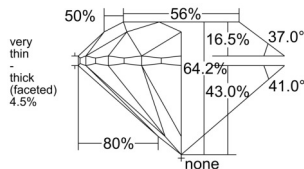

GIA®

FACSIMILE

GIA REPORT 1533399171

Verify this report at GIA.edu

GIA NATURAL DIAMOND DOSSIER®

September 12, 2025
GIA Report Number 1533399171
Shape and Cutting Style ..... Round Brilliant
Measurements ..... 5.55 - 5.58 x 3.57 mm

GRADING RESULTS

Carat Weight ..... 0.70 carat
Color Grade ..... D
Clarity Grade VS1
Cut Grade ..... Very Good

ADDITIONAL GRADING INFORMATION

Polish ..... Very Good
Symmetry ..... Excellent
Fluorescence ..... Strong Blue
Clarity Characteristics..... Cloud, Indented Natural, Pinpoint
Inscription(s): GIA 1533399171

PROPORTIONS

Profile to actual proportions