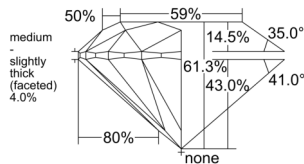

GIA®

FACSIMILE

GIA REPORT 1533373164

Verify this report at GIA.edu

GIA NATURAL DIAMOND DOSSIER®

September 11, 2025
GIA Report Number 1533373164
Shape and Cutting Style ..... Round Brilliant
Measurements ..... 4.43 - 4.45 x 2.72 mm

GRADING RESULTS

Carat Weight ..... 0.33 carat
Color Grade ..... H
Clarity Grade VS2
Cut Grade ..... Excellent

ADDITIONAL GRADING INFORMATION

Polish ..... Excellent
Symmetry ..... Excellent
Fluorescence ..... None
Clarity Characteristics ..... Cloud, Crystal
Inscription(s): GIA 1533373164

PROPORTIONS

Profile to actual proportions

GRADING SCALES

GIA COLOR SCALE

COLOURESS	D
	E
	F
	G
	H
	I
	J
NEAR COLOURESS	K
	L
FAINT	M
	N
	O
	P
	Q
VERY LIGHT	R
	S
	T
	U
	V
	W
	X
	Y
LIGHT	Z

GIA CLARITY SCALE

FLAWLESS	INTERNAL FLAWLESS	
		FLAWLESS
VERY VERY SLIGHTLY INCLUDED	VVS₁	
	VVS₂	
VERY SLIGHTLY INCLUDED	VS₁	
	VS₂	
SLIGHTLY INCLUDED	SI₁	
	SI₂	
INCLUDED	I₁	
	I₂	
	I₃	

GIA CUT SCALE

EXCELLENT
VERY GOOD
GOOD
FAIR
POOR