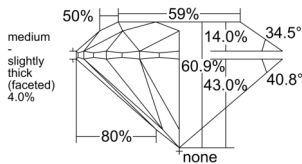

GIA®

FACSIMILE

GIA REPORT 1533321034

Verify this report at GIA.edu

GIA NATURAL DIAMOND DOSSIER®

September 05, 2025
GIA Report Number 1533321034
Shape and Cutting Style ..... Round Brilliant
Measurements ..... 5.27 - 5.29 x 3.21 mm

GRADING RESULTS

Carat Weight ..... 0.55 carat
Color Grade ..... H
Clarity Grade VS2
Cut Grade ..... Excellent

ADDITIONAL GRADING INFORMATION

Polish ..... Excellent
Symmetry ..... Excellent
Fluorescence ..... None
Clarity Characteristics ..... Cloud, Crystal
Inscription(s): GIA 1533321034

PROPORTIONS

Profile to actual proportions