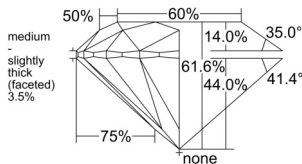

GIA®

FACSIMILE

GIA REPORT 1533281656

Verify this report at GIA.edu

GIA NATURAL DIAMOND DOSSIER®

September 01, 2025
GIA Report Number 1533281656
Shape and Cutting Style ..... Round Brilliant
Measurements ..... 5.38 - 5.42 x 3.33 mm

GRADING RESULTS

Carat Weight ..... 0.60 carat
Color Grade ..... E
Clarity Grade S11
Cut Grade ..... Excellent

ADDITIONAL GRADING INFORMATION

Polish ..... Excellent
Symmetry ..... Excellent
Fluorescence ..... None
Clarity Characteristics ..... Crystal, Feather
Inscription(s): GIA 1533281656

PROPORTIONS

Profile to actual proportions