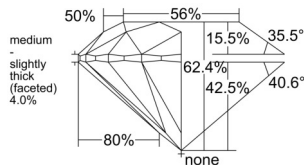

GIA®

FACSIMILE

GIA REPORT

1533106143

Verify this report at GIA.edu

GIA NATURAL DIAMOND DOSSIER®

August 19, 2025
GIA Report Number 1533106143
Shape and Cutting Style ..... Round Brilliant
Measurements ..... 6.21 - 6.24 x 3.89 mm

GRADING RESULTS

Carat Weight ..... 0.93 carat
Color Grade ..... K
Clarity Grade S11
Cut Grade ..... Excellent

ADDITIONAL GRADING INFORMATION

Polish ..... Excellent
Symmetry ..... Excellent
Fluorescence ..... Faint
Clarity Characteristics ..... Crystal, Cloud
Inscription(s): GIA 1533106143

PROPORTIONS

GRADING SCALES

GIA COLOR SCALE

COLORLESS	D
	E
	F
	G
	H
	I
	J
NEAR COLORLESS	K
	L
FAIN	M
	N
	O
	P
VERY LIGHT	Q
	R
	S
	T
	U
	V
	W
	X
	Y
LIGHT	Z

GIA CLARITY SCALE

FLAWLESS	INTERNAL FLAWLESS	
		EXCELLENT
VERY VERY SLIGHTLY INCLUDED	VVS₁	
	VVS₂	
VERY SLIGHTLY INCLUDED	VS₁	
	VS₂	
SLIGHTLY INCLUDED	S1₁	
	S1₂	
INCLUDED	I₁	
	I₂	
	I₃	

GIA CUT SCALE

EXCELLENT
VERY GOOD
GOOD
FAIR
POOR