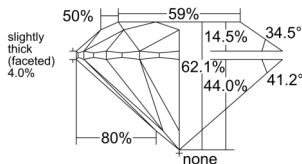

GIA®

FACSIMILE

GIA REPORT 1529969344

Verify this report at GIA.edu

GIA NATURAL DIAMOND DOSSIER®

August 04, 2025
GIA Report Number 1529969344
Shape and Cutting Style ..... Round Brilliant
Measurements ..... 5.05 - 5.09 x 3.15 mm

GRADING RESULTS

Carat Weight ..... 0.50 carat
Color Grade ..... H
Clarity Grade VS1
Cut Grade ..... Excellent

ADDITIONAL GRADING INFORMATION

Polish ..... Excellent
Symmetry ..... Excellent
Fluorescence ..... None
Clarity Characteristics ..... Feather, Pinpoint
Inscription(s): GIA 1529969344

PROPORTIONS

Profile to actual proportions