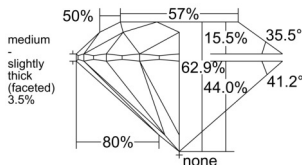

GIA®

FACSIMILE

GIA REPORT 1529969188

Verify this report at GIA.edu

GIA NATURAL DIAMOND DOSSIER®

July 30, 2025
GIA Report Number 1529969188
Shape and Cutting Style ..... Round Brilliant
Measurements ..... 5.04 - 5.09 x 3.18 mm

GRADING RESULTS

Carat Weight ..... 0.50 carat
Color Grade ..... G
Clarity Grade VVS1
Cut Grade ..... Excellent

ADDITIONAL GRADING INFORMATION

Polish ..... Excellent
Symmetry ..... Excellent
Fluorescence ..... Faint
Clarity Characteristics ..... Cloud
Inscription(s): GIA 1529969188

PROPORTIONS

GRADING SCALES

GIA COLOR SCALE

COLORESS	D
	E
	F
	G
	H
	I
NEAR COLORESS	J
	K
	L
FAIN	M
	N
	O
	P
	Q
VERY LIGHT	R
	S
	T
	U
	V
	W
	X
	Y
LIGHT	Z

GIA CLARITY SCALE

FLAWLESS	INTERNAL FLAWLESS	
		FLAWLESS
VERY VERY SLIGHTLY INCLUDED	VVS₁	
	VVS₂	
VERY SLIGHTLY INCLUDED	VS₁	
	VS₂	
SLIGHTLY INCLUDED	SI₁	
	SI₂	
INCLUDED	I₁	
	I₂	
	I₃	

GIA CUT SCALE

EXCELLENT
VERY GOOD
GOOD
FAIR
POOR