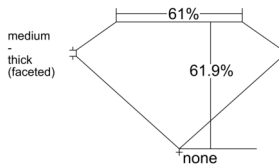

GIA®

FACSIMILE

GIA REPORT 1529958243

Verify this report at GIA.edu

GIA NATURAL DIAMOND DOSSIER®

July 29, 2025
GIA Report Number 1529958243
Shape and Cutting Style ..... Oval Brilliant
Measurements ..... 6.52 x 4.43 x 2.75 mm

GRADING RESULTS

Carat Weight ..... 0.51 carat
Color Grade ..... G
Clarity Grade VS1

ADDITIONAL GRADING INFORMATION

Polish ..... Excellent
Symmetry ..... Excellent
Fluorescence ..... None
Clarity Characteristics..... Feather, Needle, Pinpoint
Inscription(s): GIA 1529958243

PROPORTIONS

Profile not to actual proportions

GRADING SCALES

GIA COLOR SCALE		GIA CLARITY SCALE			
COLORLESS	D	VERY VERY SLIGHTLY INCLUDED	FLAWLESS		
	E		INTERNALLY FLAWLESS		
	F	VERY SLIGHTLY INCLUDED	VVS₁		
	G		VVS₂		
	H		VS₁		
	NEAR COLORLESS	I	SLIGHTLY INCLUDED	VS₂	
		J		SI₁	
		FAINT	K	INCLUDED	SI₂
			L		I₁
			M		I₂
VERTICALLY LIGHT	N	LIGHT	I₃		
	O				
	P				
	Q				
	R