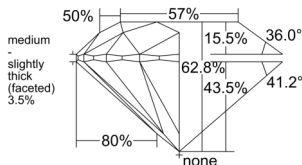

GIA®

FACSIMILE

GIA REPORT 1529954832

Verify this report at GIA.edu

GIA NATURAL DIAMOND DOSSIER®

July 31, 2025
GIA Report Number 1529954832
Shape and Cutting Style ..... Round Brilliant
Measurements ..... 4.26 - 4.28 x 2.68 mm

GRADING RESULTS

Carat Weight ..... 0.30 carat
Color Grade ..... F
Clarity Grade S11
Cut Grade ..... Excellent

ADDITIONAL GRADING INFORMATION

Polish ..... Excellent
Symmetry ..... Excellent
Fluorescence ..... Faint
Clarity Characteristics ..... Cloud
Inscription(s): GIA 1529954832

PROPORTIONS

GRADING SCALES

GIA COLOR SCALE	GIA CLARITY SCALE	GIA CUT SCALE	
D	FLAWLESS	EXCELLENT	
E	INTERNALLY FLAWLESS		
F		VVS₁	VERY GOOD
G	VVS₂		
H	VS₁	GOOD	
I	VS₂		
J	S1₁	FAIR	
K	S1₂		
L	I₁	POOR	
M	I₂		
N	I₃		
O			
P			
Q			
R			
S			
T			
U			
V			
W			
X			
Y			
Z