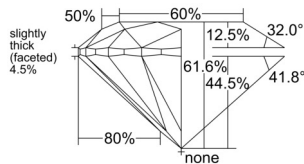

GIA®

FACSIMILE

GIA REPORT 1529847890

Verify this report at GIA.edu

GIA NATURAL DIAMOND DOSSIER®

July 18, 2025
GIA Report Number 1529847890
Shape and Cutting Style ..... Round Brilliant
Measurements ..... 5.40 - 5.42 x 3.33 mm

GRADING RESULTS

Carat Weight ..... 0.60 carat
Color Grade ..... H
Clarity Grade VS1
Cut Grade ..... Excellent

ADDITIONAL GRADING INFORMATION

Polish ..... Excellent
Symmetry ..... Excellent
Fluorescence ..... None
Clarity Characteristics..... Cloud, Crystal, Feather, Needle
Inscription(s): GIA 1529847890

PROPORTIONS

Profile to actual proportions