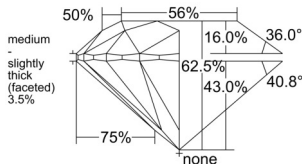

GIA®

FACSIMILE

GIA REPORT 1529835195

Verify this report at GIA.edu

GIA NATURAL DIAMOND DOSSIER®

July 17, 2025
GIA Report Number 1529835195
Shape and Cutting Style ..... Round Brilliant
Measurements ..... 5.55 - 5.57 x 3.47 mm

GRADING RESULTS

Carat Weight ..... 0.66 carat
Color Grade I
Clarity Grade VVS2
Cut Grade ..... Excellent

ADDITIONAL GRADING INFORMATION

Polish ..... Excellent
Symmetry ..... Excellent
Fluorescence ..... None
Clarity Characteristics..... Cloud, Pinpoint, Feather
Inscription(s): GIA 1529835195

PROPORTIONS

Profile to actual proportions

GRADING SCALES

GIA COLOR SCALE

COLORLESS	D
	E
	F
	G
	H
	I
	J
NEAR COLORLESS	K
	L
Faint	M
	N
	O
	P
Very Light	Q
	R
	S
	T
	U
	V
Light	W
	X
	Y
	Z

GIA CLARITY SCALE

FLAWLESS	INTERNAL FLAWLESS	
		FLAWLESS
VERY VERY SLIGHTLY INCLUDED	VVS₁	
	VVS₂	
VERY SLIGHTLY INCLUDED	VS₁	
	VS₂	
SLIGHTLY INCLUDED	SI₁	
	SI₂	
INCLUDED	I₁	
	I₂	
	I₃	

GIA CUT SCALE

EXCELLENT
VERY GOOD
GOOD
FAIR
POOR