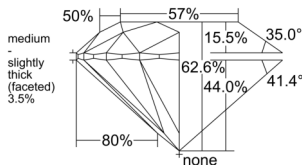

GIA®

FACSIMILE

GIA REPORT 1529834821

Verify this report at GIA.edu

GIA NATURAL DIAMOND DOSSIER®

July 17, 2025
GIA Report Number 1529834821
Shape and Cutting Style ..... Round Brilliant
Measurements ..... 4.29 - 4.31 x 2.69 mm

GRADING RESULTS

Carat Weight ..... 0.30 carat
Color Grade ..... E
Clarity Grade VVS1
Cut Grade ..... Excellent

ADDITIONAL GRADING INFORMATION

Polish ..... Excellent
Symmetry ..... Excellent
Fluorescence ..... Strong Blue
Clarity Characteristics ..... Pinpoint, Feather
Inscription(s): GIA 1529834821

PROPORTIONS

GRADING SCALES

GIA COLOR SCALE	GIA CLARITY SCALE	GIA CUT SCALE	
D	FLAWLESS	EXCELLENT	
E	INTERNALLY FLAWLESS		
F		VVS₁	VERY GOOD
G	VVS₂		
H	VS₁	GOOD	
I	VS₂		
J	SI₁	FAIR	
K	SI₂		
L	I₁	POOR	
M			
N			
O	I₂		
P			
Q			
R	I₃		
S			
T			
U			
V			
W			
X			
Y			
Z