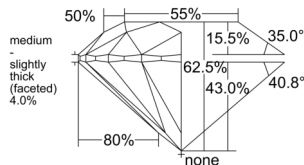

GIA®

FACSIMILE

GIA REPORT 1529831323

Verify this report at GIA.edu

GIA NATURAL DIAMOND DOSSIER®

July 18, 2025
GIA Report Number 1529831323
Shape and Cutting Style ..... Round Brilliant
Measurements ..... 4.43 - 4.47 x 2.78 mm

GRADING RESULTS

Carat Weight ..... 0.34 carat
Color Grade ..... J
Clarity Grade VVS1
Cut Grade ..... Excellent

ADDITIONAL GRADING INFORMATION

Polish ..... Excellent
Symmetry ..... Excellent
Fluorescence ..... Faint
Clarity Characteristics ..... Pinpoint
Inscription(s): GIA 1529831323

PROPORTIONS

GRADING SCALES

GIA COLOR SCALE	GIA CLARITY SCALE	GIA CUT SCALE	
D	FLAWLESS	EXCELLENT	
E	INTERNALLY FLAWLESS		
F		VVS₁	VERY GOOD
G	VVS₂		
H	VS₁	GOOD	
I	VS₂		
J	SI₁	FAIR	
K	SI₂		
L	I₁	POOR	
M	I₂		
N	I₃		
O			
P			
Q			
R			
S			
T			
U			
V			
W			
X			
Y			
Z