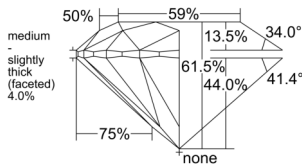

GIA®

FACSIMILE

GIA REPORT 1529811571

Verify this report at GIA.edu

GIA NATURAL DIAMOND DOSSIER®

July 15, 2025
GIA Report Number 1529811571
Shape and Cutting Style ..... Round Brilliant
Measurements ..... 5.24 - 5.28 x 3.23 mm

GRADING RESULTS

Carat Weight ..... 0.55 carat
Color Grade ..... H
Clarity Grade VS1
Cut Grade ..... Excellent

ADDITIONAL GRADING INFORMATION

Polish ..... Excellent
Symmetry ..... Excellent
Fluorescence ..... None
Clarity Characteristics..... Crystal, Cloud, Needle
Inscription(s): GIA 1529811571

PROPORTIONS

Profile to actual proportions