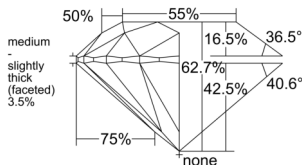

GIA®

FACSIMILE

GIA REPORT 1529803890

Verify this report at GIA.edu

GIA NATURAL DIAMOND DOSSIER®

July 15, 2025
GIA Report Number 1529803890
Shape and Cutting Style ..... Round Brilliant
Measurements ..... 4.69 - 4.72 x 2.95 mm

GRADING RESULTS

Carat Weight ..... 0.40 carat
Color Grade ..... F
Clarity Grade VVS1
Cut Grade ..... Excellent

ADDITIONAL GRADING INFORMATION

Polish ..... Excellent
Symmetry ..... Very Good
Fluorescence ..... Medium Blue
Clarity Characteristics..... Pinpoint, Internal Graining
Inscription(s): GIA 1529803890

PROPORTIONS

GRADING SCALES

GIA COLOR SCALE

COLORESS	D
	E
	F
	G
	H
	I
	J
NEAR COLORESS	K
	L
FAIN	M
	N
	O
	P
VERY LIGHT	Q
	R
	S
	T
	U
	V
	W
	X
	Y
LIGHT	Z

GIA CLARITY SCALE

VERY VERY SLIGHTLY INCLUDED	FLAWLESS
	INTERNALLY FLAWLESS
VERY SLIGHTLY INCLUDED	VVS₁
	VVS₂
SLIGHTLY INCLUDED	VS₁
	VS₂
INCLUDED	SI₁
	SI₂
	I₁
	I₂
	I₃

GIA CUT SCALE

EXCELLENT
VERY GOOD
GOOD
FAIR
POOR