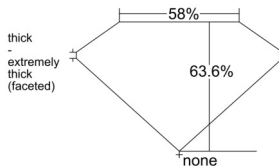

GIA®

FACSIMILE

GIA REPORT 1529785229

Verify this report at GIA.edu

GIA NATURAL DIAMOND DOSSIER®

July 12, 2025
GIA Report Number 1529785229
Shape and Cutting Style ..... Pear Brilliant
Measurements ..... 5.74 x 3.73 x 2.37 mm

GRADING RESULTS

Carat Weight ..... 0.31 carat
Color Grade ..... E
Clarity Grade VVS1

ADDITIONAL GRADING INFORMATION

Polish ..... Excellent
Symmetry ..... Very Good
Fluorescence ..... None
Clarity Characteristics ..... Cloud, Pinpoint
Inscription(s): GIA 1529785229

PROPORTIONS

Profile not to actual proportions

GRADING SCALES

GIA COLOR SCALE		GIA CLARITY SCALE	
COLORLESS	D	VERY VERY SLIGHTLY INCLUDED	FLAWLESS
	E		INTERNALLY FLAWLESS
	F		VVS₁
	G		VVS₂
	H		VS₁
	I		VS₂
	J		SI₁
	K		SI₂
	L		I₁
	M		I₂
NEAR COLORLESS	N	SLIGHTLY INCLUDED	I₃
	O		
	P		
	Q		
FAINT	R		
	S		
	T		
	U		
VERT LIGHT	V		
	W		
	X		
	Y		
LIGHT	Z