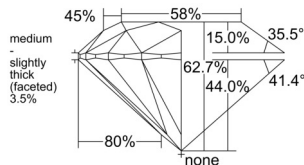

GIA®

FACSIMILE

GIA REPORT 1529751683

Verify this report at GIA.edu

GIA NATURAL DIAMOND DOSSIER®

July 09, 2025
GIA Report Number 1529751683
Shape and Cutting Style ..... Round Brilliant
Measurements ..... 5.38 - 5.40 x 3.38 mm

GRADING RESULTS

Carat Weight ..... 0.60 carat
Color Grade ..... F
Clarity Grade VVS1
Cut Grade ..... Excellent

ADDITIONAL GRADING INFORMATION

Polish ..... Excellent
Symmetry ..... Excellent
Fluorescence ..... Faint
Clarity Characteristics ..... Pinpoint, Feather
Inscription(s): GIA 1529751683

PROPORTIONS

GRADING SCALES

GIA COLOR SCALE	GIA CLARITY SCALE	GIA CUT SCALE	
D	FLAWLESS	EXCELLENT	
E	INTERNALLY FLAWLESS		
F		VVS₁	VERY GOOD
G	VVS₂		
H	VS₁	GOOD	
I	VS₂		
J	SI₁	FAIR	
K	SI₂		
L	I₁	POOR	
M			
N			
O	I₂		
P			
Q			
R	I₃		
S			
T			
U			
V			
W			
X			
Y			
Z