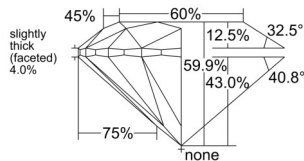

GIA®

FACSIMILE

GIA REPORT 1529740543

Verify this report at GIA.edu

GIA NATURAL DIAMOND DOSSIER®

July 09, 2025
GIA Report Number 1529740543
Shape and Cutting Style ..... Round Brilliant
Measurements ..... 5.05 - 5.07 x 3.03 mm

GRADING RESULTS

Carat Weight ..... 0.48 carat
Color Grade ..... D
Clarity Grade ..... Flawless
Cut Grade ..... Excellent

ADDITIONAL GRADING INFORMATION

Polish ..... Excellent
Symmetry ..... Excellent
Fluorescence ..... None
Clarity Characteristics ..... None
Inscription(s): GIA 1529740543

PROPORTIONS

Profile to actual proportions