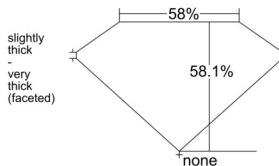

GIA®

FACSIMILE

GIA REPORT 1529738001

Verify this report at GIA.edu

GIA NATURAL DIAMOND DOSSIER®

July 08, 2025
GIA Report Number 1529738001
Shape and Cutting Style ..... Heart Brilliant
Measurements ..... 5.88 x 6.66 x 3.87 mm

GRADING RESULTS

Carat Weight ..... 0.90 carat
Color Grade ..... E
Clarity Grade VS2

ADDITIONAL GRADING INFORMATION

Polish ..... Excellent
Symmetry ..... Excellent
Fluorescence ..... None
Clarity Characteristics..... Cloud, Feather, Crystal
Inscription(s): GIA 1529738001

PROPORTIONS

Profile not to actual proportions

GRADING SCALES

GIA COLOR SCALE		GIA CLARITY SCALE			
COLORLESS	D	VERY VERY SLIGHTLY INCLUDED	FLAWLESS		
	E		INTERNALLY FLAWLESS		
	F	VERY SLIGHTLY INCLUDED	VVS₁		
	G		VVS₂		
	H		VS₁		
	NEAR COLORLESS	I	SLIGHTLY INCLUDED	VS₂	
		J		SI₁	
		FAINT	K	INCLUDED	SI₂
			L		I₁
			M		I₂
VERT LIGHT			N	INCLUDED	I₃
	O				
	P				
	Q				
LIGHT	R				
	S				
	T				
	U				
	V				
	Z