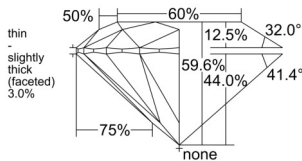

GIA®

FACSIMILE

GIA REPORT 1529672131

Verify this report at GIA.edu

GIA NATURAL DIAMOND DOSSIER®

July 31, 2025
GIA Report Number 1529672131
Shape and Cutting Style ..... Round Brilliant
Measurements ..... 5.16 - 5.20 x 3.09 mm

GRADING RESULTS

Carat Weight ..... 0.50 carat
Color Grade L
Clarity Grade VVS1
Cut Grade ..... Excellent

ADDITIONAL GRADING INFORMATION

Polish ..... Excellent
Symmetry ..... Excellent
Fluorescence ..... Medium Blue
Clarity Characteristics ..... Internal Graining
Inscription(s): GIA 1529672131

PROPORTIONS

Profile to actual proportions

GRADING SCALES

GIA COLOR SCALE	GIA CLARITY SCALE	GIA CUT SCALE	
D	FLAWLESS	EXCELLENT	
E	INTERNALLY FLAWLESS		
F		VVS₁	VERY GOOD
G	VVS₂		
H	VS₁	GOOD	
I	VS₂		
J	SI₁	FAIR	
K	SI₂		
L	I₁	POOR	
M			
N			
O	I₂		
P			
Q			
R	I₃		
S			
T			
U			
V			
W			
X			
Y			
Z