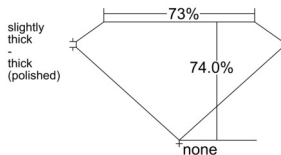

GIA®

FACSIMILE

GIA REPORT 1529661156

Verify this report at GIA.edu

GIA NATURAL DIAMOND DOSSIER®

July 02, 2025
GIA Report Number 1529661156
Shape and Cutting Style ..... **Square Modified Brilliant**
Measurements ..... **5.39 x 5.23 x 3.87 mm**

GRADING RESULTS

Carat Weight ..... **0.90 carat**
Color Grade ..... **F**
Clarity Grade **S12**

ADDITIONAL GRADING INFORMATION

Polish ..... **Excellent**
Symmetry ..... **Excellent**
Fluorescence ..... **None**
Clarity Characteristics..... **Feather, Crystal**
Inscription(s): GIA 1529661156

PROPORTIONS

Profile not to actual proportions

GRADING SCALES

GIA COLOR SCALE		GIA CLARITY SCALE			
COLORLESS	D	VERY VERY SLIGHTLY INCLUDED	FLAWLESS		
	E		INTERNALLY FLAWLESS		
	F	VERY SLIGHTLY INCLUDED	VVS₁		
	G		VVS₂		
	H		VS₁		
	NEAR COLORLESS	I	SLIGHTLY INCLUDED	VS₂	
		J		S1₁	
		FAINT	K	INCLUDED	S1₂
			L		I₁
			M		I₂
VERT LIGHT	N	LIGHT	I₃		
	O				
	P				
	Q				
	R