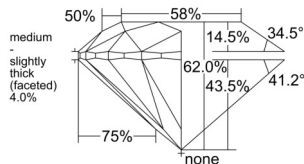

GIA®

FACSIMILE

GIA REPORT 1529652646

Verify this report at GIA.edu

GIA NATURAL DIAMOND DOSSIER®

June 30, 2025
GIA Report Number 1529652646
Shape and Cutting Style ..... Round Brilliant
Measurements ..... 5.36 - 5.39 x 3.33 mm

GRADING RESULTS

Carat Weight ..... 0.60 carat
Color Grade I
Clarity Grade VVS1
Cut Grade ..... Excellent

ADDITIONAL GRADING INFORMATION

Polish ..... Excellent
Symmetry ..... Excellent
Fluorescence ..... Faint
Clarity Characteristics ..... Pinpoint, Feather
Inscription(s): GIA 1529652646

PROPORTIONS

Profile to actual proportions