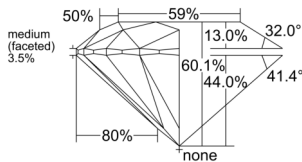

GIA®

FACSIMILE

GIA REPORT 1529627722

Verify this report at GIA.edu

GIA NATURAL DIAMOND DOSSIER®

June 30, 2025
GIA Report Number 1529627722
Shape and Cutting Style ..... Round Brilliant
Measurements ..... 5.91 - 5.94 x 3.56 mm

GRADING RESULTS

Carat Weight ..... 0.75 carat
Color Grade I
Clarity Grade VVS2
Cut Grade ..... Excellent

ADDITIONAL GRADING INFORMATION

Polish ..... Excellent
Symmetry ..... Excellent
Fluorescence ..... None
Clarity Characteristics ..... Cloud, Feather, Pinpoint
Inspection(s): GIA 1529627722

PROPORTIONS

Profile to actual proportions

GRADING SCALES

GIA COLOR SCALE	GIA CLARITY SCALE	GIA CUT SCALE	
D	FLAWLESS	EXCELLENT	
E	INTERNALLY FLAWLESS		
F		VVS₁	VERY GOOD
G	VVS₂		
H	VS₁	GOOD	
I	VS₂		
J	SI₁	FAIR	
K	SI₂		
L	I₁	POOR	
M	I₂		
N	I₃		
O			
P			
Q			
R			
S			
T			
U			
V			
W			
X			
Y			
Z