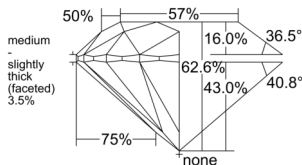

GIA®

FACSIMILE

GIA REPORT 1529526431

Verify this report at GIA.edu

GIA NATURAL DIAMOND DOSSIER®

June 18, 2025
GIA Report Number 1529526431
Shape and Cutting Style ..... Round Brilliant
Measurements ..... 5.22 - 5.24 x 3.27 mm

GRADING RESULTS

Carat Weight ..... 0.55 carat
Color Grade ..... F
Clarity Grade S11
Cut Grade ..... Excellent

ADDITIONAL GRADING INFORMATION

Polish ..... Excellent
Symmetry ..... Excellent
Fluorescence ..... None
Clarity Characteristics ..... Cloud, Crystal
Inscription(s): GIA 1529526431

PROPORTIONS

Profile to actual proportions