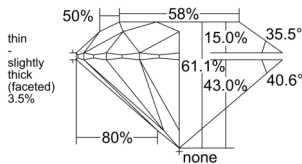

GIA®

FACSIMILE

GIA REPORT 1529414577

Verify this report at GIA.edu

GIA NATURAL DIAMOND DOSSIER®

June 12, 2025
GIA Report Number 1529414577
Shape and Cutting Style ..... Round Brilliant
Measurements ..... 4.86 - 4.89 x 2.98 mm

GRADING RESULTS

Carat Weight ..... 0.43 carat
Color Grade ..... G
Clarity Grade VS1
Cut Grade ..... Excellent

ADDITIONAL GRADING INFORMATION

Polish ..... Excellent
Symmetry ..... Excellent
Fluorescence ..... None
Clarity Characteristics ..... Crystal, Needle, Pinpoint
Inspection(s): GIA 1529414577

PROPORTIONS

Profile to actual proportions

GRADING SCALES

GIA COLOR SCALE

COLORLESS	D
	E
	F
	G
	H
	I
	J
NEAR COLORLESS	K
	L
Faint	M
	N
	O
	P
	Q
	R
	S
	T
	U
	V
	W
	X
	Y
	Z

GIA CLARITY SCALE

	FLAWLESS
	INTERNALLY FLAWLESS
VERY VERY SLIGHTLY INCLUDED	VVS₁
	VVS₂
VERY SLIGHTLY INCLUDED	VS₁
	VS₂
SLIGHTLY INCLUDED	SI₁
	SI₂
	I₁
	I₂
	I₃

GIA CUT SCALE

	EXCELLENT
	VERY GOOD
	GOOD
	FAIR
	POOR