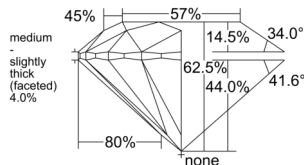

GIA®

FACSIMILE

GIA REPORT 1529321454

Verify this report at GIA.edu

GIA NATURAL DIAMOND DOSSIER®

June 02, 2025
GIA Report Number 1529321454
Shape and Cutting Style ..... Round Brilliant
Measurements ..... 4.56 - 4.57 x 2.86 mm

GRADING RESULTS

Carat Weight ..... 0.36 carat
Color Grade I
Clarity Grade VS1
Cut Grade ..... Excellent

ADDITIONAL GRADING INFORMATION

Polish ..... Excellent
Symmetry ..... Excellent
Fluorescence ..... None
Clarity Characteristics..... Crystal, Cloud, Needle, Pinpoint
Inscription(s): GIA 1529321454

PROPORTIONS

Profile to actual proportions