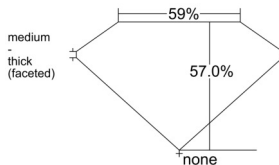

GIA®

FACSIMILE

GIA REPORT 1529289750

Verify this report at GIA.edu

GIA NATURAL DIAMOND DOSSIER®

May 27, 2025
GIA Report Number 1529289750
Shape and Cutting Style ..... Heart Brilliant
Measurements ..... 4.80 x 5.66 x 3.22 mm

GRADING RESULTS

Carat Weight ..... 0.50 carat
Color Grade ..... G
Clarity Grade VVS2

ADDITIONAL GRADING INFORMATION

Polish ..... Excellent
Symmetry ..... Very Good
Fluorescence ..... None
Clarity Characteristics..... Needle, Pinpoint, Internal Graining,
Surface Graining

Inscription(s): GIA 1529289750

PROPORTIONS

Profile not to actual proportions

GRADING SCALES

GIA COLOR SCALE		GIA CLARITY SCALE			
COLORLESS	D	VERY VERY SLIGHTLY INCLUDED	FLAWLESS		
	E		INTERNALLY FLAWLESS		
	F		VVS₁		
	NEAR COLORLESS	G	VVS₂		
		H	VERY SLIGHTLY INCLUDED	VS₁	
		I		VS₂	
		FAINT	J	SLIGHTLY INCLUDED	SI₁
	K		SI₂		
	L		INCLUDED		I₁
	M			I₂	
N	I₃				
VERT LIGHT	O				
	P				
	Q				
	R				
	S				
	T				
	LIGHT	U			
V					
W					
X					
	Y				
	Z