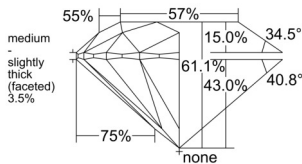

GIA®

FACSIMILE

GIA REPORT 1529211856

Verify this report at GIA.edu

GIA NATURAL DIAMOND DOSSIER®

May 20, 2025
GIA Report Number 1529211856
Shape and Cutting Style ..... Round Brilliant
Measurements ..... 4.32 - 4.34 x 2.64 mm

GRADING RESULTS

Carat Weight ..... 0.30 carat
Color Grade ..... E
Clarity Grade S11
Cut Grade ..... Excellent

ADDITIONAL GRADING INFORMATION

Polish ..... Excellent
Symmetry ..... Excellent
Fluorescence ..... None
Clarity Characteristics ..... Cloud
Inscription(s): GIA 1529211856

PROPORTIONS

Profile to actual proportions

GRADING SCALES

GIA COLOR SCALE

COLOURESS	D
	E
	F
	G
	H
	I
	J
NEAR COLOURESS	K
	L
FANIT	M
	N
	O
	P
	Q
VERY LIGHT	R
	S
	T
	U
	V
	W
	X
	Y
LIGHT	Z

GIA CLARITY SCALE

FLAWLESS	VERY VERY SLIGHTLY INCLUDED	VVS₁	
			VVS₂
INTERNALLY FLAWLESS	VERY SLIGHTLY INCLUDED	VS₁	
		VS₂	
SLIGHTLY INCLUDED	SLIGHTLY INCLUDED	S1₁	
		S1₂	
INCLUDED	INCLUDED	I₁	
		I₂	
		I₃	

GIA CUT SCALE

EXCELLENT	VERY GOOD	GOOD	FAIR	POOR