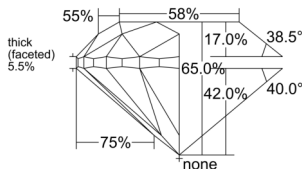

GIA®

FACSIMILE

GIA REPORT 1529183734

Verify this report at GIA.edu

GIA NATURAL DIAMOND DOSSIER®

May 17, 2025
GIA Report Number 1529183734
Shape and Cutting Style ..... Round Brilliant
Measurements ..... 5.89 - 5.99 x 3.86 mm

GRADING RESULTS

Carat Weight ..... 0.90 carat
Color Grade ..... E
Clarity Grade VS1
Cut Grade ..... Very Good

ADDITIONAL GRADING INFORMATION

Polish ..... Very Good
Symmetry ..... Very Good
Fluorescence ..... Medium Blue
Clarity Characteristics ..... Feather, Pinpoint
Inspection(s): GIA 1529183734

PROPORTIONS

Profile to actual proportions

GRADING SCALES

GIA COLOR SCALE

COLORLESS	D
	E
	F
	G
	H
	I
	J
NEAR COLORLESS	K
	L
Faint	M
	N
	O
	P
Very Light	Q
	R
	S
	T
	U
	V
Light	W
	X
	Y
	Z

GIA CLARITY SCALE

FLAWLESS	VERY VERY SLIGHTLY INCLUDED	VS₁	
			VS₂
INTERNALLY FLAWLESS	SLIGHTLY INCLUDED	SI₁	
		SI₂	
VVS₁	INCLUDED	I₁	
		I₂	
		I₃	

GIA CUT SCALE

EXCELLENT	VERY GOOD	GOOD	FAIR	POOR