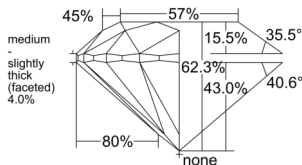

GIA®

FACSIMILE

GIA REPORT 1529134590

Verify this report at GIA.edu

GIA NATURAL DIAMOND DOSSIER®

May 13, 2025
GIA Report Number 1529134590
Shape and Cutting Style ..... Round Brilliant
Measurements ..... 4.36 - 4.38 x 2.72 mm

GRADING RESULTS

Carat Weight ..... 0.32 carat
Color Grade ..... H
Clarity Grade VVS1
Cut Grade ..... Excellent

ADDITIONAL GRADING INFORMATION

Polish ..... Excellent
Symmetry ..... Excellent
Fluorescence ..... None
Clarity Characteristics..... Cloud, Feather, Surface Graining
Inspection(s): GIA 1529134590

PROPORTIONS

GRADING SCALES

GIA COLOR SCALE	GIA CLARITY SCALE	GIA CUT SCALE	
COLOURLESS D	FLAWLESS	EXCELLENT	
E	INTERNALLY FLAWLESS		
F		VVS₁	VERY GOOD
G	VVS₂		
H	VS₁	GOOD	
I	VS₂		
J	SI₁	FAIR	
K	SI₂		
L	I₁	POOR	
M	I₂		
N	I₃		
O			
P			
Q			
R			
S			
T			
U			
V			
W			
X			
Y			
Z