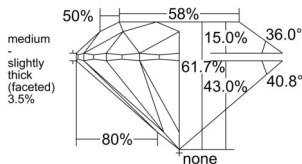

GIA®

FACSIMILE

GIA REPORT 1529131689

Verify this report at GIA.edu

GIA NATURAL DIAMOND DOSSIER®

May 13, 2025
GIA Report Number 1529131689
Shape and Cutting Style ..... Round Brilliant
Measurements ..... 4.61 - 4.63 x 2.85 mm

GRADING RESULTS

Carat Weight ..... 0.37 carat
Color Grade ..... F
Clarity Grade VS1
Cut Grade ..... Excellent

ADDITIONAL GRADING INFORMATION

Polish ..... Excellent
Symmetry ..... Excellent
Fluorescence ..... Strong Blue
Clarity Characteristics ..... Crystal, Pinpoint
Inscription(s): GIA 1529131689

PROPORTIONS

GRADING SCALES

GIA COLOR SCALE

COLORLESS	D
	E
	F
	G
	H
	I
	J
NEAR COLORLESS	K
	L
FAIN	M
	N
	O
	P
	Q
VERY LIGHT	R
	S
	T
	U
	V
	W
	X
	Y
LIGHT	Z

GIA CLARITY SCALE

FLAWLESS	INTERNAL FLAWLESS	
		EXCELLENT
VERY VERY SLIGHTLY INCLUDED	VVS₁	
	VVS₂	
VERY SLIGHTLY INCLUDED	VS₁	
	VS₂	
SLIGHTLY INCLUDED	SI₁	
	SI₂	
INCLUDED	I₁	
	I₂	
	I₃	
POOR		

GIA CUT SCALE

EXCELLENT
VERY GOOD
GOOD
FAIR
POOR