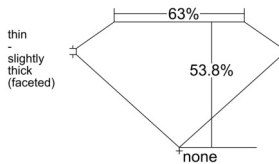

GIA®

FACSIMILE

GIA REPORT 1529021363

Verify this report at GIA.edu

GIA NATURAL DIAMOND DOSSIER®

April 29, 2025
GIA Report Number 1529021363
Shape and Cutting Style ..... Heart Brilliant
Measurements ..... 4.96 x 5.73 x 3.08 mm

GRADING RESULTS

Carat Weight ..... 0.50 carat
Color Grade ..... E
Clarity Grade VVS2

ADDITIONAL GRADING INFORMATION

Polish ..... Very Good
Symmetry ..... Very Good
Fluorescence ..... Faint
Clarity Characteristics ..... Pinpoint
Inscription(s): GIA 1529021363

PROPORTIONS

Profile not to actual proportions

GRADING SCALES

GIA COLOR SCALE		GIA CLARITY SCALE			
COLORLESS	D	VERY VERY SLIGHTLY INCLUDED	FLAWLESS		
	E		INTERNALLY FLAWLESS		
	F	VERY SLIGHTLY INCLUDED	VVS₁		
	G		VVS₂		
	H		VS₁		
	NEAR COLORLESS	I	SLIGHTLY INCLUDED	VS₂	
		J		SI₁	
		FAINT	K	INCLUDED	SI₂
			L		I₁
			M		I₂
VERT LIGHT	N	INCLUDED	I₃		
	O				
	P				
	Q				
	R				
LIGHT	S				
	T				
	U				
	V				
	W				
X					
Y					
Z