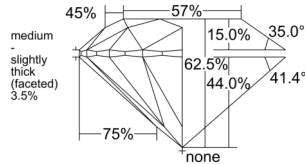

GIA®

FACSIMILE

GIA REPORT 1529011241

Verify this report at GIA.edu

GIA NATURAL DIAMOND DOSSIER®

May 02, 2025
GIA Report Number 1529011241
Shape and Cutting Style ..... Round Brilliant
Measurements ..... 5.36 - 5.41 x 3.37 mm

GRADING RESULTS

Carat Weight ..... 0.60 carat
Color Grade ..... H
Clarity Grade VVS1
Cut Grade ..... Excellent

ADDITIONAL GRADING INFORMATION

Polish ..... Excellent
Symmetry ..... Excellent
Fluorescence ..... Faint
Clarity Characteristics ..... Pinpoint
Inscription(s): GIA 1529011241

PROPORTIONS

GRADING SCALES

GIA COLOR SCALE	GIA CLARITY SCALE	GIA CUT SCALE	
D	FLAWLESS	EXCELLENT	
E	INTERNALLY FLAWLESS		
F		VVS₁	VERY GOOD
G	VVS₂		
H	VS₁	GOOD	
I	VS₂		
J	SI₁	FAIR	
K	SI₂		
L	I₁	POOR	
M			
N			
O	I₂		
P			
Q			
R	I₃		
S			
T			
U			
V			
W			
X			
Y			
Z