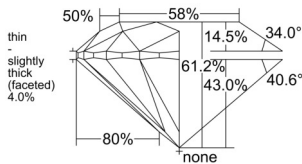

GIA®

FACSIMILE

GIA REPORT 1529007789

Verify this report at GIA.edu

GIA NATURAL DIAMOND DOSSIER®

April 29, 2025
GIA Report Number 1529007789
Shape and Cutting Style ..... Round Brilliant
Measurements ..... 6.16 - 6.21 x 3.78 mm

GRADING RESULTS

Carat Weight ..... 0.90 carat
Color Grade ..... D
Clarity Grade VVS2
Cut Grade ..... Excellent

ADDITIONAL GRADING INFORMATION

Polish ..... Excellent
Symmetry ..... Very Good
Fluorescence ..... Medium Blue
Clarity Characteristics ..... Pinpoint
Inscription(s): GIA 1529007789

PROPORTIONS

Profile to actual proportions

GRADING SCALES

GIA COLOR SCALE	GIA CLARITY SCALE	GIA CUT SCALE	
D	FLAWLESS	EXCELLENT	
E	INTERNALLY FLAWLESS		
F		VVS₁	VERY GOOD
G	VVS₂		
H	VS₁	GOOD	
I	VS₂		
J	SI₁	FAIR	
K	SI₂		
L	I₁	POOR	
M	I₂		
N	I₃		
O			
P			
Q			
R			
S			
T			
U			
V			
W			
X			
Y			
Z