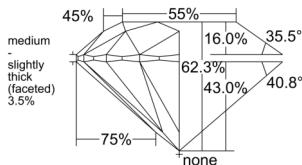

GIA®

FACSIMILE

GIA REPORT 1528970078

Verify this report at GIA.edu

GIA NATURAL DIAMOND DOSSIER®

July 30, 2025
GIA Report Number 1528970078
Shape and Cutting Style ..... Round Brilliant
Measurements ..... 4.41 - 4.43 x 2.75 mm

GRADING RESULTS

Carat Weight ..... 0.33 carat
Color Grade ..... E
Clarity Grade S11
Cut Grade ..... Excellent

ADDITIONAL GRADING INFORMATION

Polish ..... Very Good
Symmetry ..... Excellent
Fluorescence ..... None
Clarity Characteristics ..... Cloud
Inscription(s): GIA 1528970078

PROPORTIONS

GRADING SCALES

GIA COLOR SCALE	GIA CLARITY SCALE	GIA CUT SCALE	
D	FLAWLESS	EXCELLENT	
E	INTERNALLY FLAWLESS		
F		VVS₁	VERY GOOD
G	VVS₂		
H	VS₁	GOOD	
I	VS₂		
J	S1₁	FAIR	
K	S1₂		
L	I₁	POOR	
M	I₂		
N	I₃		
O			
P			
Q			
R			
S			
T			
U			
V			
W			
X			
Y			
Z