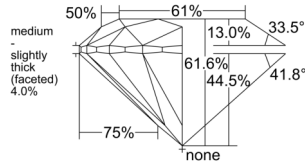

GIA®

FACSIMILE

GIA REPORT 1528947030

Verify this report at GIA.edu

GIA NATURAL DIAMOND DOSSIER®

July 30, 2025
GIA Report Number 1528947030
Shape and Cutting Style ..... Round Brilliant
Measurements ..... 5.67 - 5.71 x 3.51 mm

GRADING RESULTS

Carat Weight ..... 0.70 carat
Color Grade ..... F
Clarity Grade S11
Cut Grade ..... Excellent

ADDITIONAL GRADING INFORMATION

Polish ..... Excellent
Symmetry ..... Excellent
Fluorescence ..... Faint
Clarity Characteristics ..... Crystal, Feather
Inscription(s): GIA 1528947030

PROPORTIONS

Profile to actual proportions