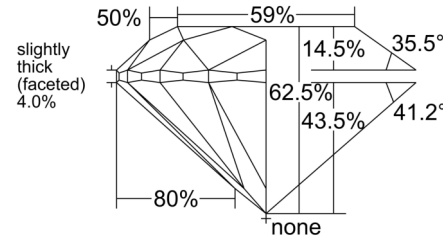

### GIA NATURAL DIAMOND GRADING REPORT

July 26, 2025  
 GIA Report Number ..... 1528916647  
 Shape and Cutting Style ..... Round Brilliant  
 Measurements ..... 6.34 - 6.38 x 3.97 mm

### GRADING RESULTS

Carat Weight ..... 1.00 carat  
 Color Grade ..... H  
 Clarity Grade ..... SI1  
 Cut Grade ..... Excellent

### PROPORTIONS

Profile to actual proportions