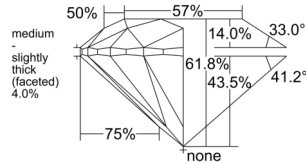

GIA®

FACSIMILE

GIA REPORT 1528777700

Verify this report at GIA.edu

GIA NATURAL DIAMOND DOSSIER®

July 11, 2025
GIA Report Number 1528777700
Shape and Cutting Style ..... Round Brilliant
Measurements ..... 5.53 - 5.56 x 3.42 mm

GRADING RESULTS

Carat Weight ..... 0.64 carat
Color Grade ..... D
Clarity Grade S11
Cut Grade ..... Excellent

ADDITIONAL GRADING INFORMATION

Polish ..... Excellent
Symmetry ..... Excellent
Fluorescence ..... Faint
Clarity Characteristics ..... Crystal, Feather
Inscription(s): GIA 1528777700

PROPORTIONS

Profile to actual proportions

GRADING SCALES

GIA COLOR SCALE	GIA CLARITY SCALE	GIA CUT SCALE	
D	FLAWLESS	EXCELLENT	
E	INTERNALLY FLAWLESS		
F		VVS₁	VERY GOOD
G	VVS₂		
H	VS₁	GOOD	
I	VS₂		
J	S1₁	FAIR	
K	S1₂		
L	I₁	POOR	
M	I₂		
N	I₃		
O			
P			
Q			
R			
S			
T			
U			
V			
W			
X			
Y			
Z