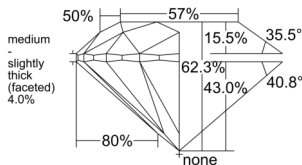

GIA®

FACSIMILE

GIA REPORT 1528777462

Verify this report at GIA.edu

GIA NATURAL DIAMOND DOSSIER®

July 11, 2025
GIA Report Number 1528777462
Shape and Cutting Style ..... Round Brilliant
Measurements ..... 5.09 - 5.11 x 3.18 mm

GRADING RESULTS

Carat Weight ..... 0.51 carat
Color Grade ..... H
Clarity Grade VVS2
Cut Grade ..... Excellent

ADDITIONAL GRADING INFORMATION

Polish ..... Excellent
Symmetry ..... Excellent
Fluorescence ..... Medium Blue
Clarity Characteristics ..... Cloud
Inscription(s): GIA 1528777462

PROPORTIONS

GRADING SCALES

GIA COLOR SCALE

COLOREDNESS	D
	E
	F
	G
	H
	I
	J
NEAR COLORLESS	K
	L
FAIN	M
	N
	O
	P
VERY LIGHT	Q
	R
	S
	T
	U
	V
	W
	X
	Y
LIGHT	Z

GIA CLARITY SCALE

FLAWLESS	INTERNAL FLAWLESS	VERY VERY SLIGHTLY INCLUDED	VERY SLIGHTLY INCLUDED	SLIGHTLY INCLUDED	INCLUDED	FLAWLESS
						EXCELLENT
VVS₁	VVS₂	VS₁	VS₂	SI₁	SI₂	VERY GOOD
						GOOD
SI₁	SI₂	I₁	I₂	I₃	FAIR	
					POOR	

GIA CUT SCALE

EXCELLENT
VERY GOOD
GOOD
FAIR
POOR